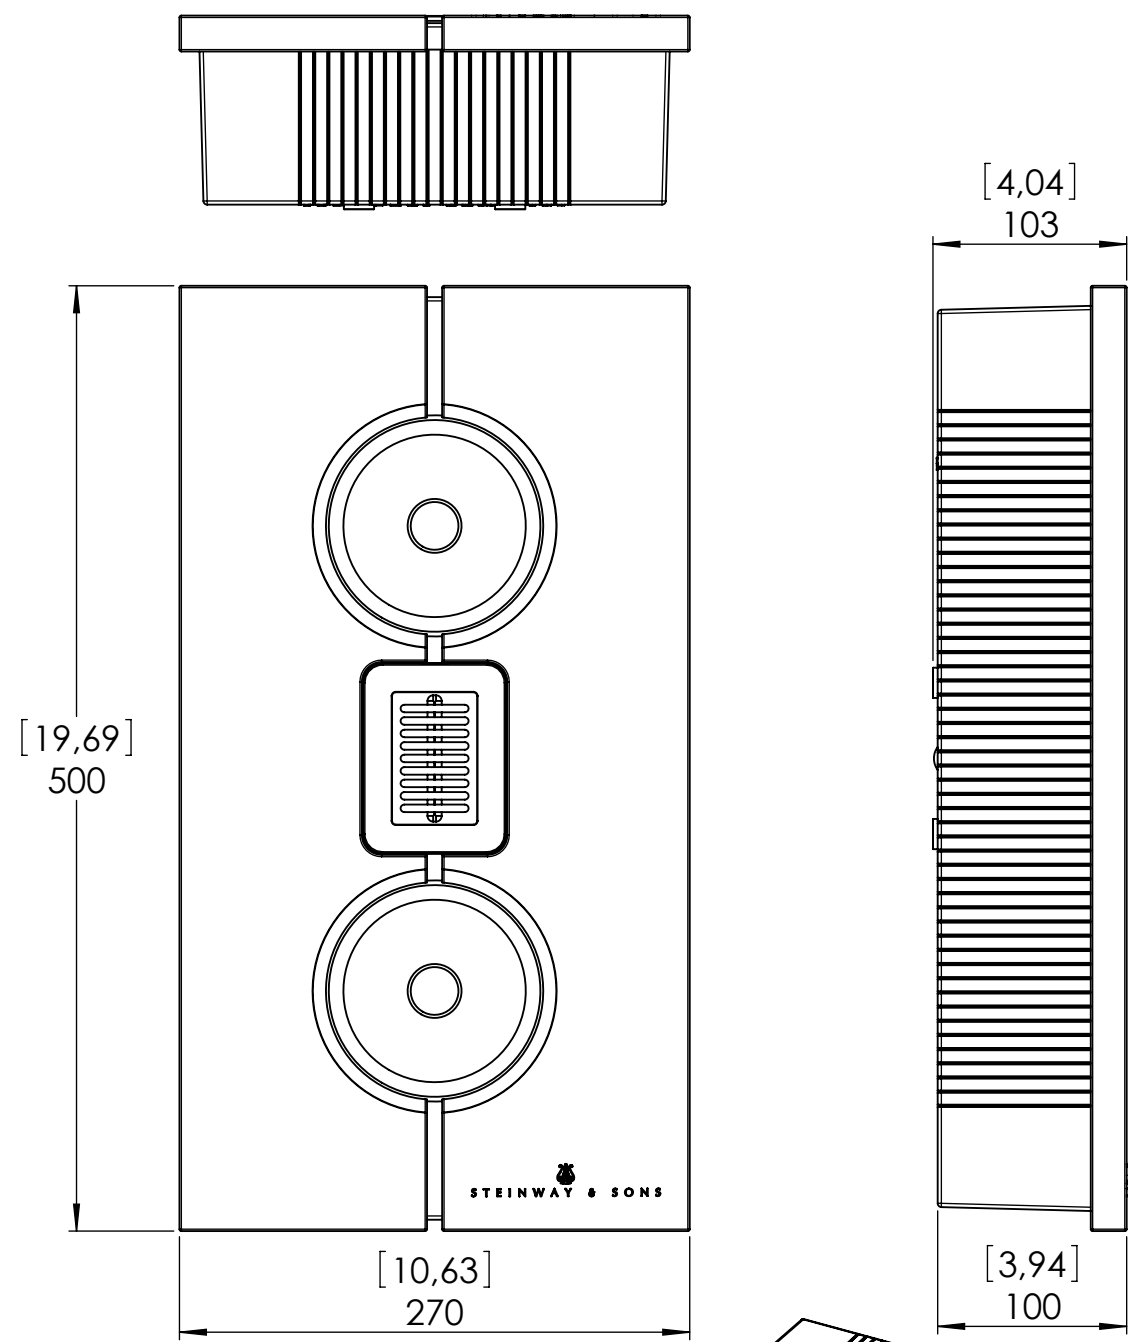

Without Front Cloth

With Front Cloth

Unless otherwise specified:
 Dimensions are in millimeters.
 Tolerances according to DIN/ISO 2768-mk.
 Debur and break sharp edges.
 Material to comply with EU RoHS Directive 2002/95/EC.

Rev.By:	Rev.Date:	Sheet 1 of 2
Material:		
Finish:		Date: 09-01-2009
Colour:	Weight: ~8,5kg	Creator: Brian Nielsen
Description:	Model M Right speaker, On-wall	
Part No.:	(Revision)	