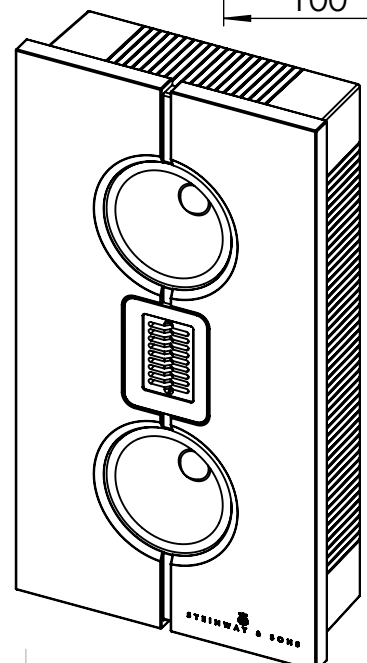

Without Front Cloth

With Front Cloth

Unless otherwise specified:
 Dimensions are in millimeters.
 Tolerances according to DIN/ISO 2768-mk.
 Debur and break sharp edges.
 Material to comply with EU RoHS Directive 2002/95/EC.

Rev.By:	Rev.Date:	Sheet 1 of 2
Material:		
Finish:		Date: 09-01-2009
Colour:	Weight: ~8,5kg	Creator: Brian Nielsen
Description:	Model M Right speaker, On-wall	
Part No.:	(Revision)	