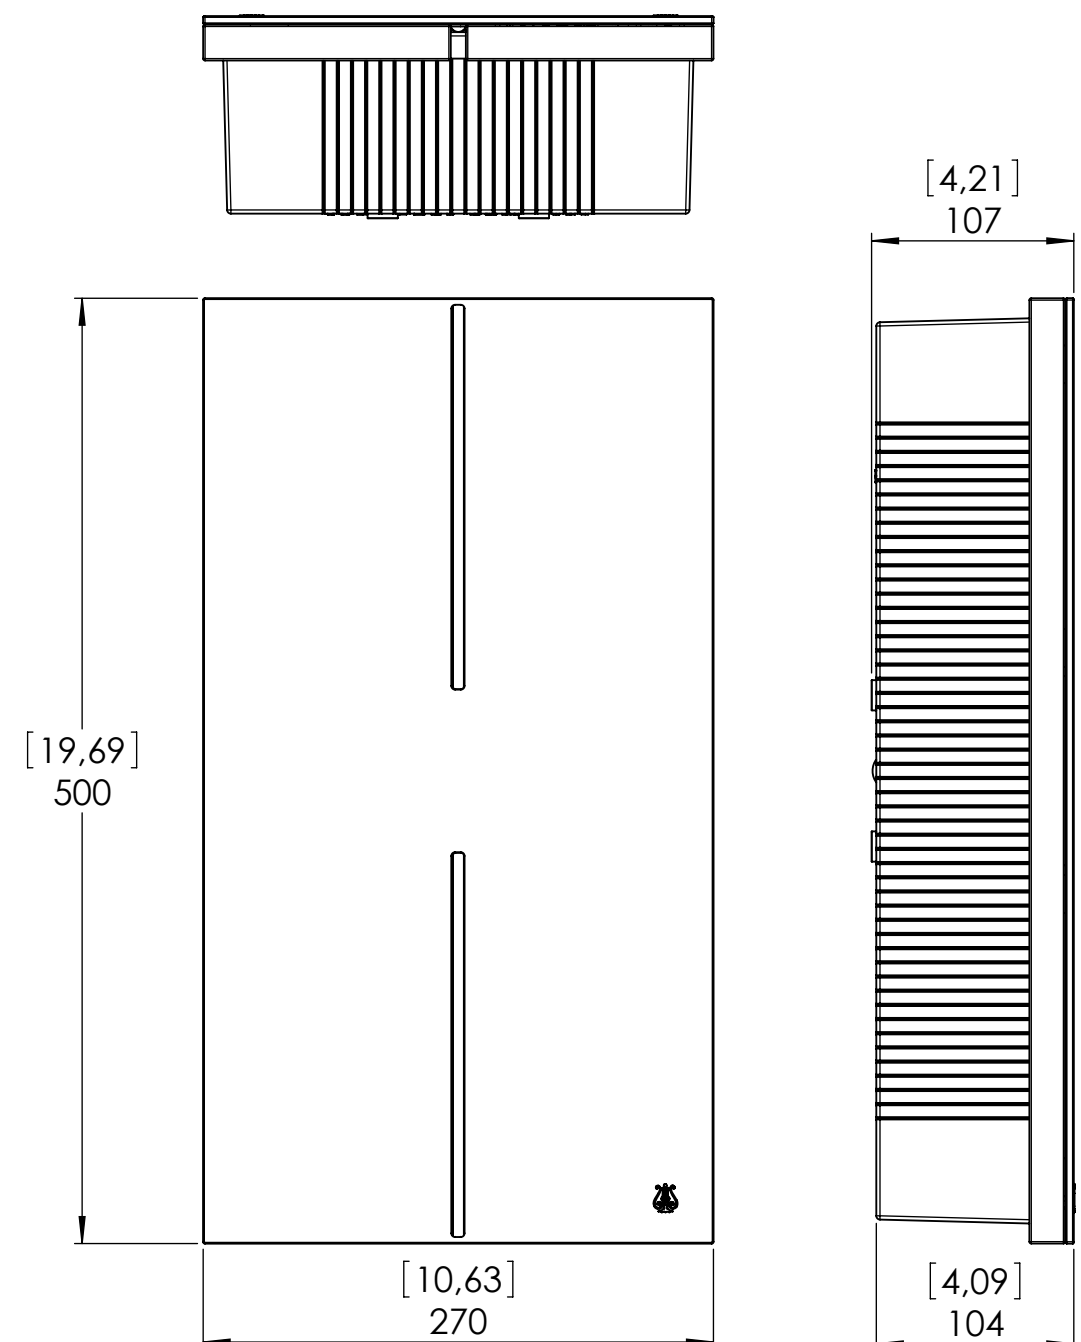

Without Front Cloth

With Front Cloth

Unless otherwise specified:
 Dimensions are in millimeters.
 Tolerances according to DIN/ISO 2768-mk.
 Debur and break sharp edges.
 Material to comply with EU RoHS Directive 2002/95/EC.

Rev.By:	Rev.Date:	Sheet 1 of 2
Material:		
Finish:		Date: 09-01-2009
Colour:	Weight: ~8,5kg	Creator: Brian Nielsen
Description:	Model M Right speaker, On-wall	
Part No.:	(Revision)	